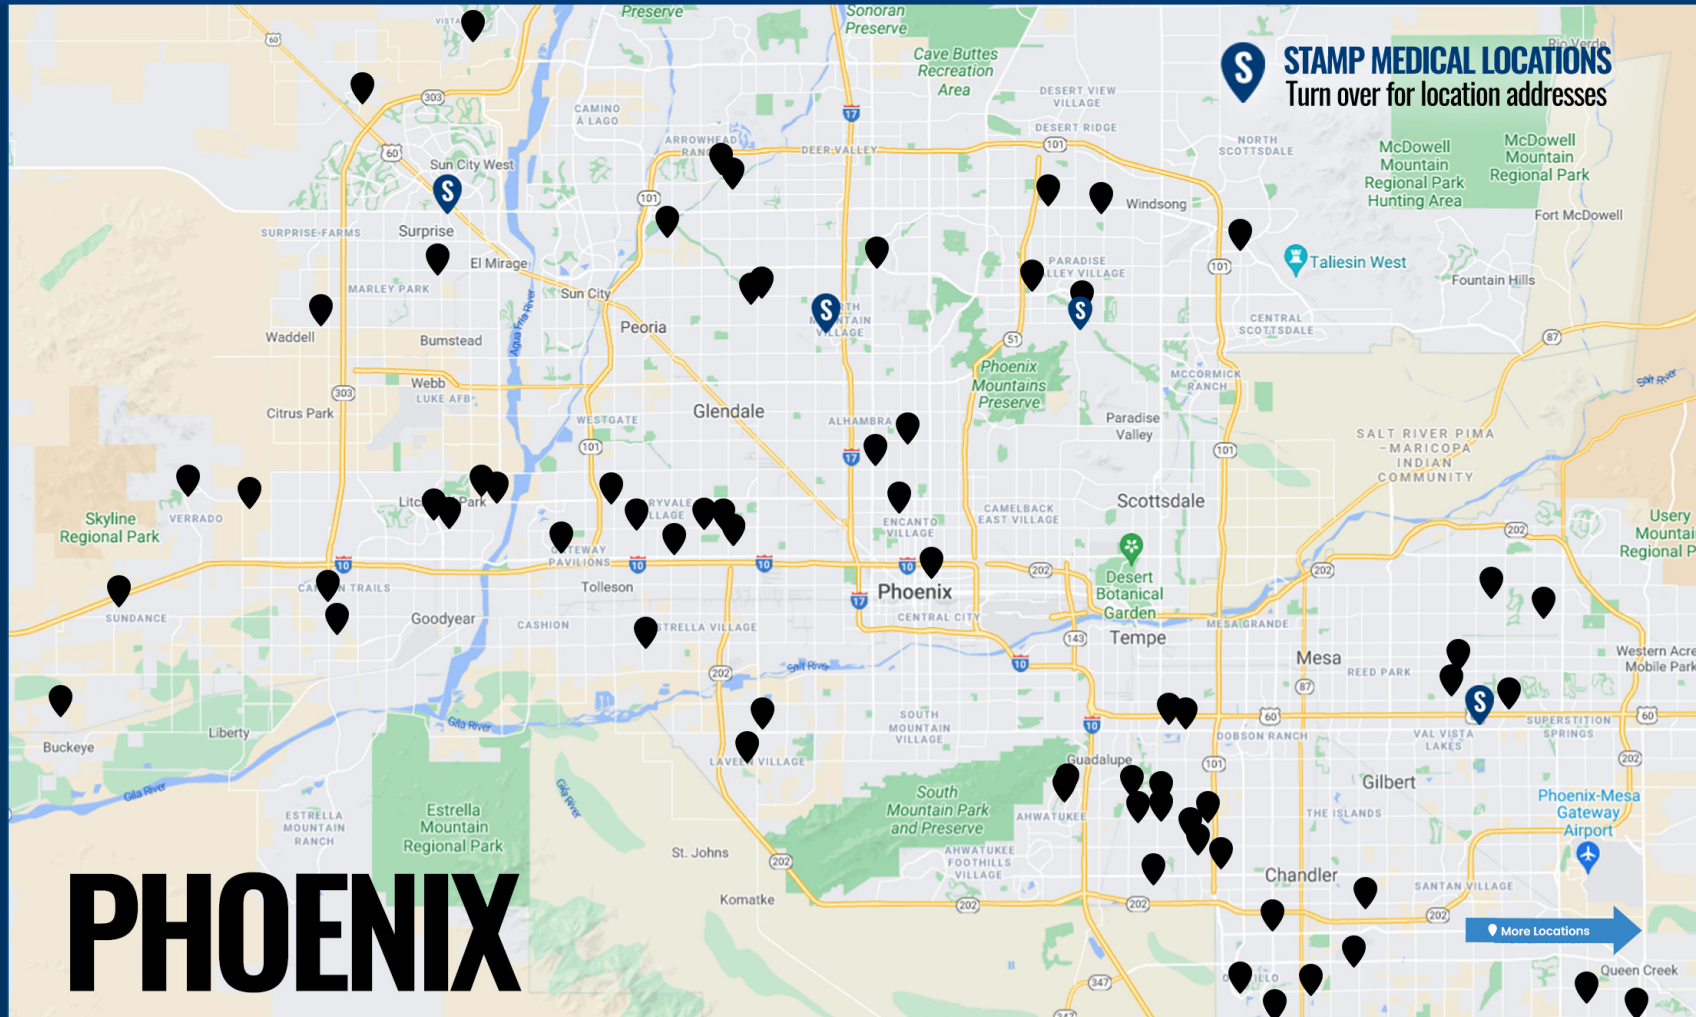

STAMP MEDICAL

A FAMILY OF COMPANIES

24 HOURS A DAY
WWW.STAMPMEDICAL.COM

602.663.7651
CALL OR TEXT US ANYTIME

STATEWIDE
LOCATIONS

DOWNLOAD
OUR LATEST
MAP PDF.

EPIDURALS • JOINT INJECTIONS • MRI IMAGING • SCAR REVISIONS • TRAUMA COUNSELING • PHYSICAL THERAPY • SAME DAY APPOINTMENTS • TELEHEALTH VISITS

CALL US 24/7 • 602.663.7651

WHY WOULD YOU SEND ANYWHERE ELSE? ~ DR STAMP DC

STAMP MEDICAL

Goodyear 833 S. Cotton Lane Ste #E-110 Goodyear AZ 85338
Mesa 3614 E. Southern Avenue Ste A-105 Mesa, AZ 85206
Phoenix 3201 W. Peoria Ave, Suite C500 Phoenix, AZ 85029
Phoenix 11030 N Tatum Blvd Bldg F Ste 101, Phoenix, AZ 85028
Surprise 13754 W. Bell Rd. Suite 2 Surprise, AZ 85374
Tucson 4787 E Camp Lowell Dr Tucson, AZ 85712
Tempe 2133 E Warner Rd # 102 Tempe, AZ 85284
Yuma 1881 S Fourth Ave Unit B Yuma, AZ 85364

STAMP PHYSICAL THERAPY

Avondale 10320 W McDowell Rd. #N1447, Avondale, AZ 85392
Buckeye 4252 N Verrado Way Ste 203, Buckeye, AZ 85396
Buckeye 6213 N Miller Rd Ste 103, Buckeye, AZ 85326
Chandler 950 E Riggs Rd Suite #1, Chandler, AZ 85249
Chandler 2161 E Pecos Rd #2, Chandler, AZ 85225
Chandler 3930 S Alma School Rd # 3, Chandler, AZ 85248
Chandler 1807 E Queen Creek Rd, Ste 7, Chandler, AZ, 85286
Chandler 2900 w Ray Rd Ste 4 Chandler AZ 85224
NEW Chandler 1076 W. Chandler Boulevard, Ste 103, Chandler, AZ 85224
Coolidge 403 W Central Ave, Coolidge, AZ 85128
Eloy 5251 North Robson Blvd Ste 3 Eloy AZ 85131
Flagstaff 399 S Malpais Ln, Flagstaff, AZ 86001
Florence 350 S Main St, Florence, AZ 85132
Florence 120 W Hwy 287 Ste #2 Florence AZ 85132
Gilbert 1355 S Higley Rd # 101, Gilbert, AZ 85296
NEW Gilbert 1472 E. Williams Field Rd., Gilbert, AZ 85295

SAN ANTONIO
LOCATIONS
NOW AVAILABLE

OUR LATEST MAPS ARE
ALWAYS AVAILABLE ONLINE.

SCAN THE QR CODE BELOW

EPIDURALS • JOINT INJECTIONS • MRI IMAGING • SCAR REVISIONS • TRAUMA COUNSELING • PHYSICAL THERAPY • SAME DAY APPOINTMENTS • TELEHEALTH VISITS