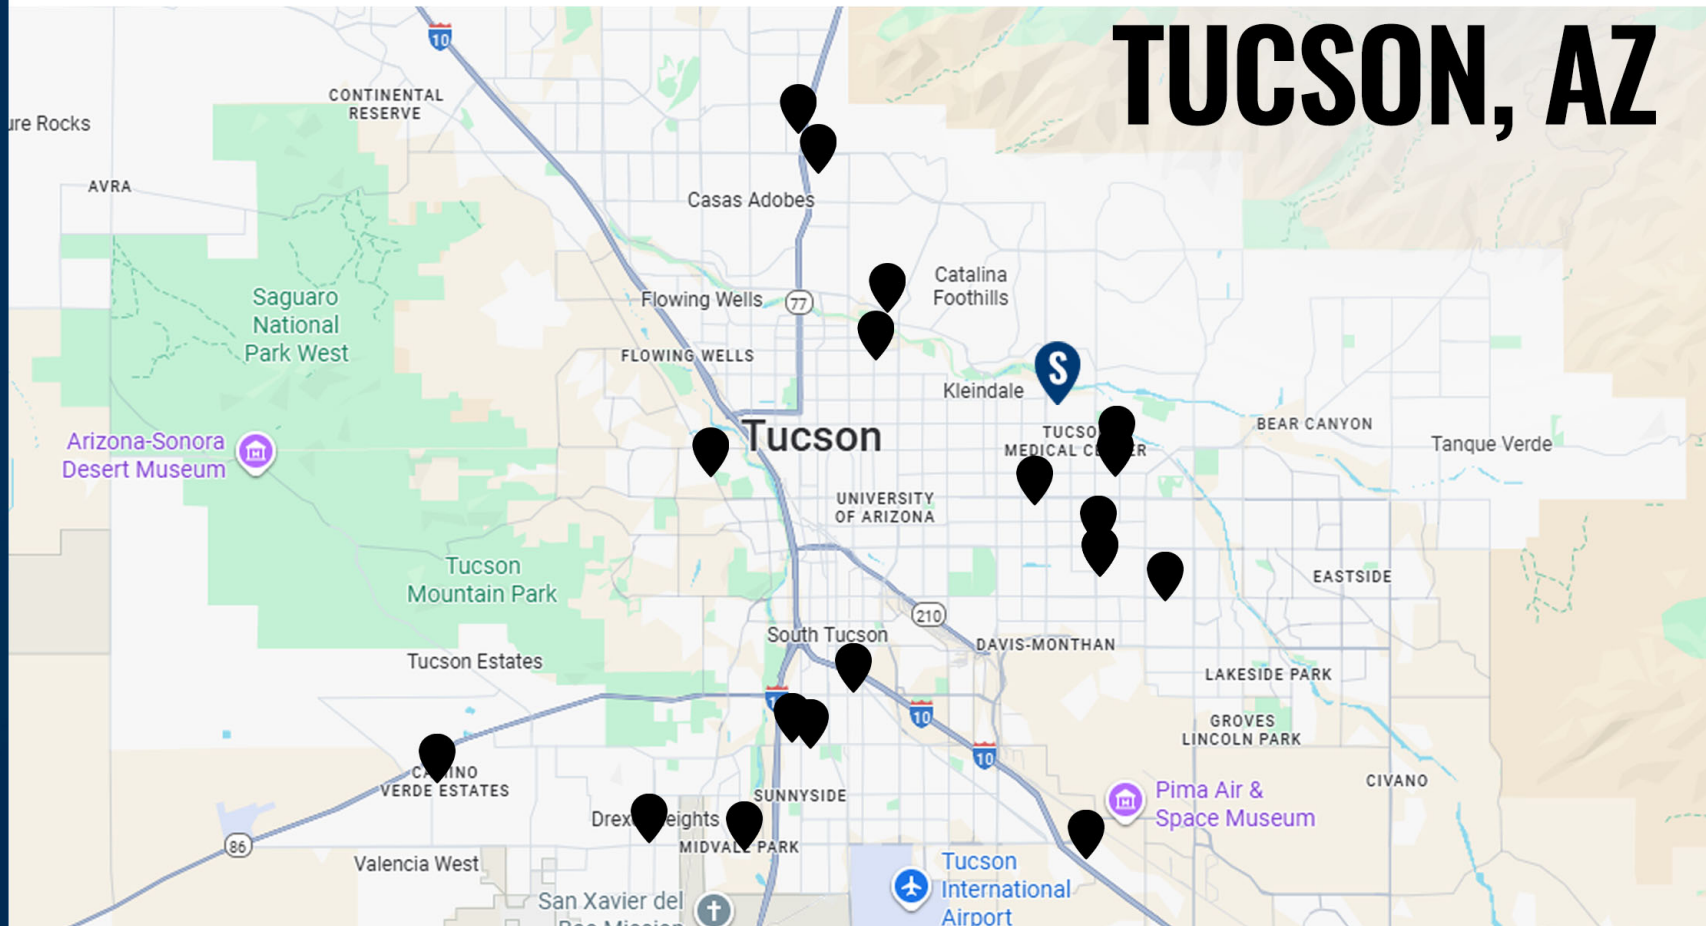

STAMP MEDICAL

A FAMILY OF COMPANIES

24 HOURS A DAY
WWW.STAMPMEDICAL.COM

602.663.7651
CALL OR TEXT US ANYTIME

**STATEWIDE
LOCATIONS**

SCAN ME!

DOWNLOAD
OUR LATEST
MAP PDF.

STAMP MEDICAL

4787 E Camp Lowell Dr Tucson, AZ 85712

PHYSICAL THERAPY

1360 W Irvington Rd STE 280 Tucson, AZ 85746

5545 E Broadway Blvd. STE 113 Tucson. AZ 85711

3000 W. Valencia Rd STE 234 Tucson, AZ 85746

4889 W Ajo STE, 135 Tucson. AZ 85757

1605 E River Rd. STE 201 Tucson AZ 85712

1730 N. Silverbell Road STE #160 Tucson AZ 85745

4889 W Ajo way Suite #135 Tucson AZ 85757

3000 W Valencia Road Suite #234 Tucson AZ 85746

12120 N. Dove Mountain Blvd, # 122 Marana, AZ 85658

4175 N Pioneer Dr Ste 101-A Litchfield Park AZ 85340

13892 N. Sandario Rd Ste 140 Marana AZ 85653

13892 N. Sandario Road Suite #140 Marana AZ 85653

12120 N. Dove Mountain Blvd suite #122 Marana AZ 85658

770 W. Sahuarita Road Suite #190 Sahuarita AZ 85629

13370 E. Mary Ann Cleveland way Ste #130 Vail AZ 85641

1279 W. Frontage Road Unit H Rio Rico AZ 85648

CHIROFIT

7467 N Oracle Rd #101 Tucson, AZ 85704

1685 W Valencia Rd. Tucson, AZ 85746

6655 E 22nd St. Tucson, AZ 85710

3670 N 1st Ave. Tucson, AZ 85719

5201 East 5th Street, Tucson. AZ 85711

691 E Ajo way, Tucson, AZ 85713

5806 E Pima st Tucson AZ 85712

315 W Irvington Rd #105 Tucson, AZ 85706

702 W Irvington Rd, Tucson AZ 85714

5806 E Pima St. Tucson, AZ 85712

4500 E Speedway Blvd STE 77 Tucson, AZ 857125

7070 N Oracle Rd #130 Tucson AZ 85704

TUCSON, AZ