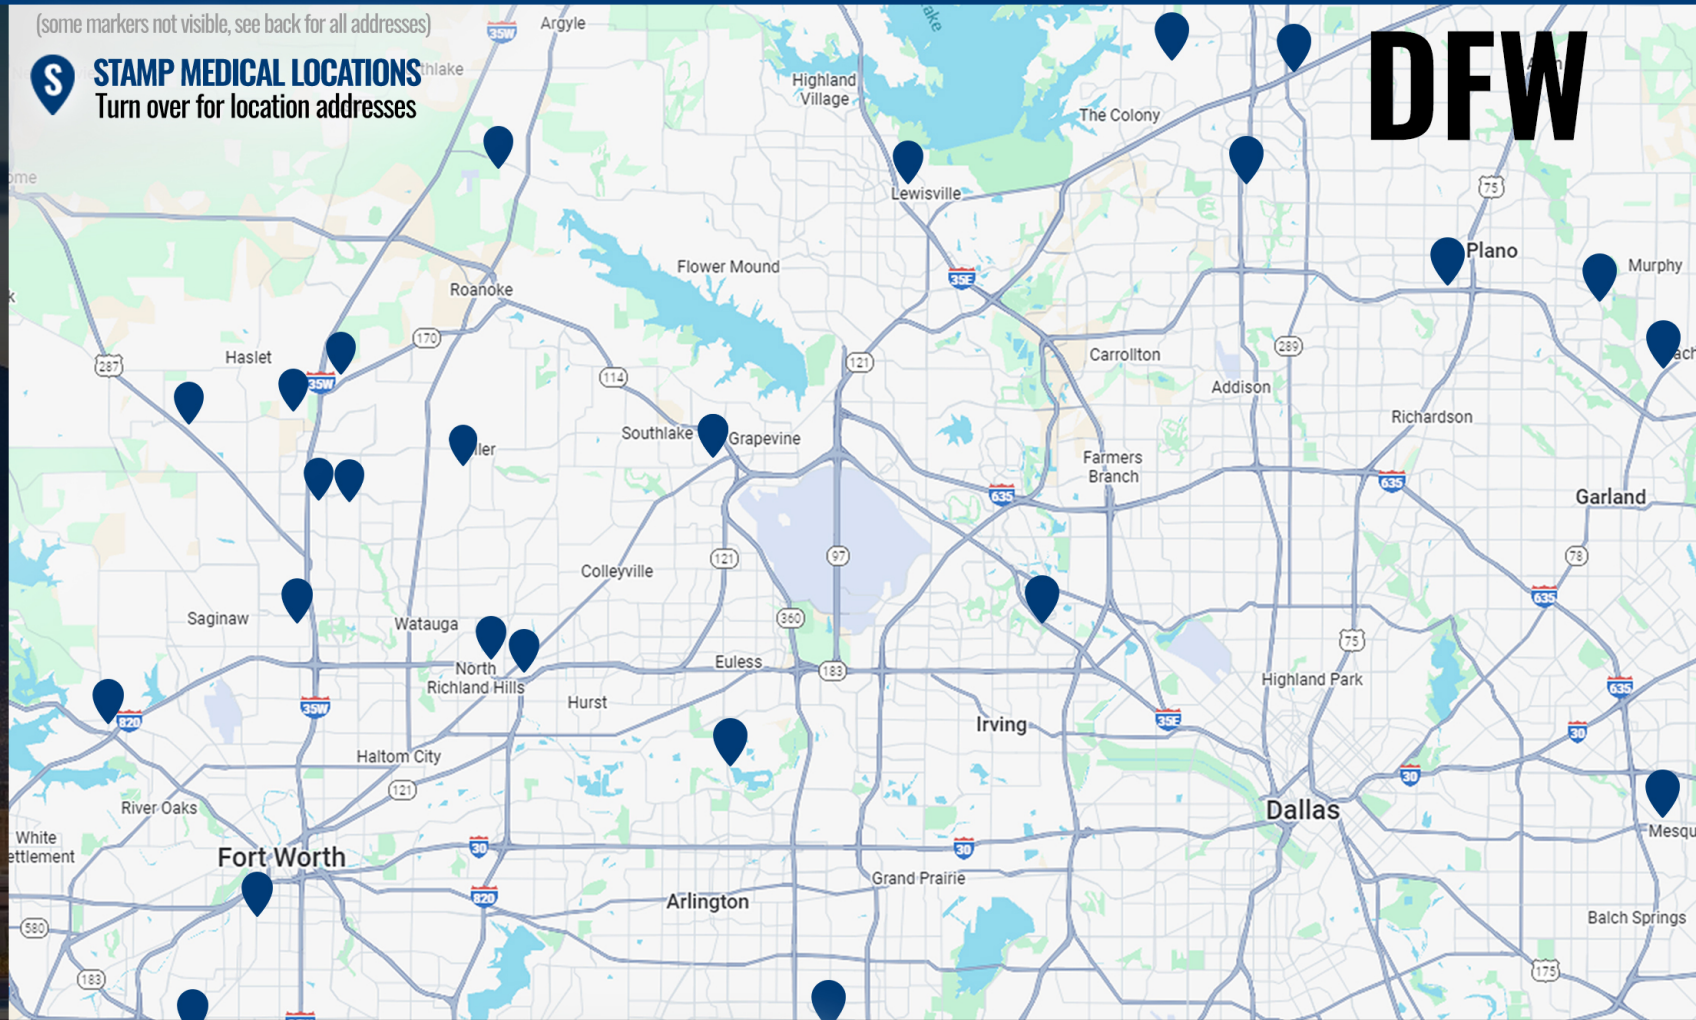

5806 E Pima St. Tucson, AZ 85712

4500 E Speedway Blvd STE 77 Tucson, AZ 857125

7070 N Oracle Rd #130 Tucson AZ 85704

TUCSON, AZ

FIND US ONLINE
WWW.STAMPMEDICAL.COM

24 HOURS A DAY
915.401.5929
CALL OR TEXT US ANYTIME

SAN ANTONIO
LOCATIONS
NOW AVAILABLE

OUR LATEST MAPS ARE
ALWAYS AVAILABLE ONLINE.

SCAN THE QR CODE BELOW

EPIDURALS • JOINT INJECTIONS • MRI IMAGING • SCAR REVISIONS • TRAUMA COUNSELING • PHYSICAL THERAPY • SAME DAY APPOINTMENTS • TELEHEALTH VISITS